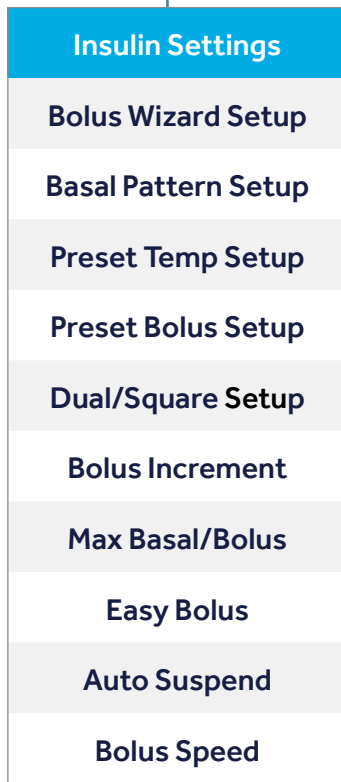

## Basic Menu Map with Sensor:

Home Screen

Press 

## Navigation

Press  from any screen to open the **Menu**.

Press  and  to scroll through the menu items.

Press  on the desired menu item to open.

The scroll bar appears on menus to indicate when additional text is available.

Press  to scroll down to view additional items.

Press  to scroll back up.

Press  to go to previous screen. Hold  to return to the **Home** screen.

\*Only available when Sensor feature is on.