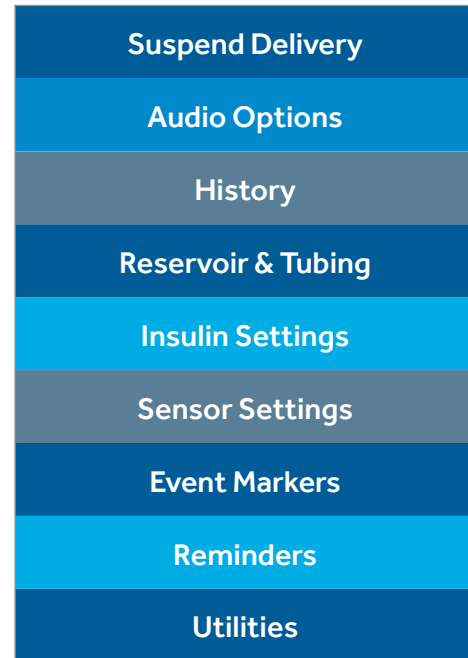

## Basic Menu Map with Sensor:

Home Screen

Press 

## Navigation

Press  from any screen to open the **Menu**.

Press  and  to scroll through the menu items.

Press  on the desired menu item to open.

The scroll bar appears on menus to indicate when additional text is available.

Press  to scroll down to view additional items.

Press  to scroll back up.

Press  to go to previous screen. Hold  to return to the **Home** screen.

\*Only available when Sensor feature is on.